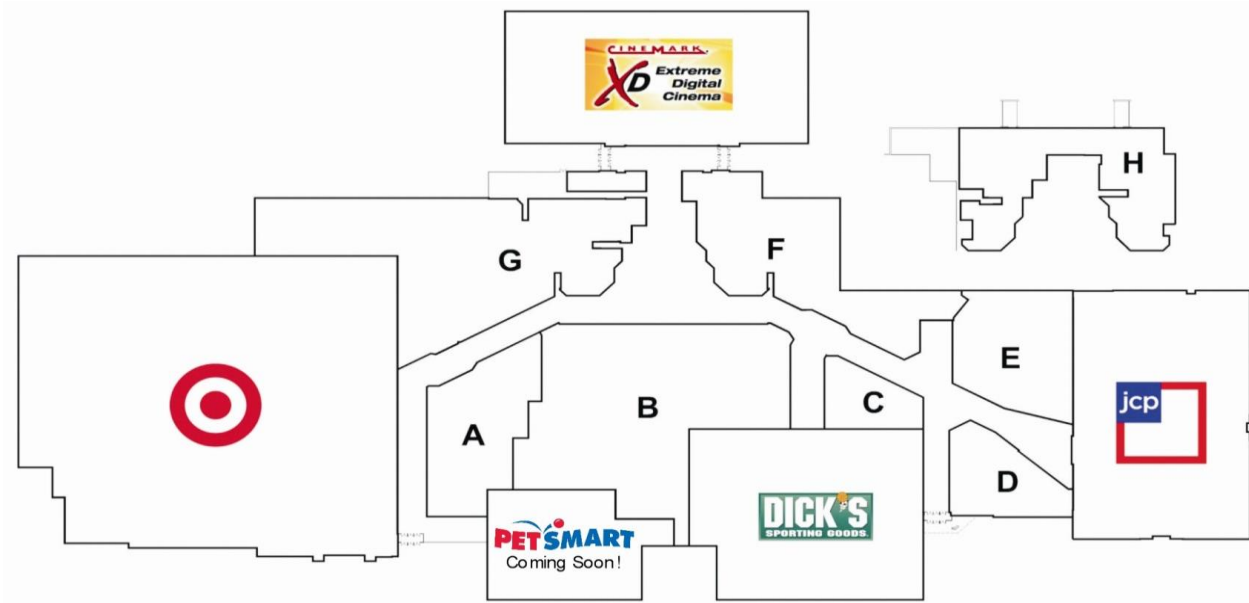

# Hampshire Mall

<u>STORE NAME</u>	<u>MAP LOCATION</u>	<u>STORE NAME</u>	<u>MAP LOCATION</u>
A & S Candystand	F	JCPenney Hair Salon	See Map
American Eagle Outfitters	B	JoAnn Fabrics	G
Arizona Pizza Co.	F	Laser Storm	G
Autobahn Indoor Speedway	B	MasterCuts	F
Bank of America ATM	Dick's Parking Lot	Mocha Emporium	G
Bath & Body Works	F	Nail Pro	A
Body Spa	A	Paramount ATM	G
Cinemark Featuring XD	See Map	Payless Shoe Source	G
Claire's	F	ProFix Wireless	B
Dick's Sporting Goods	See Map	Relaxation Stop	F
Dollar N' Things	E	Subway	F
Elite Taekwondo	G	Target	See Map
Eyebrow Threading	F	Target Pharmacy	See Map
Fuji Chen	G	Target - Pizza Hut Express	See Map
General Nutrition Center	D	Time Out Arcade	G
Gift-ology	F	Trader Joe's	Dick's Parking Lot
Hannoush Jewelers	F	Tutti Frutti	G
Interskate 91	H	Wine & Canvas	G
JCPenney	See Map	X-9 Games	F